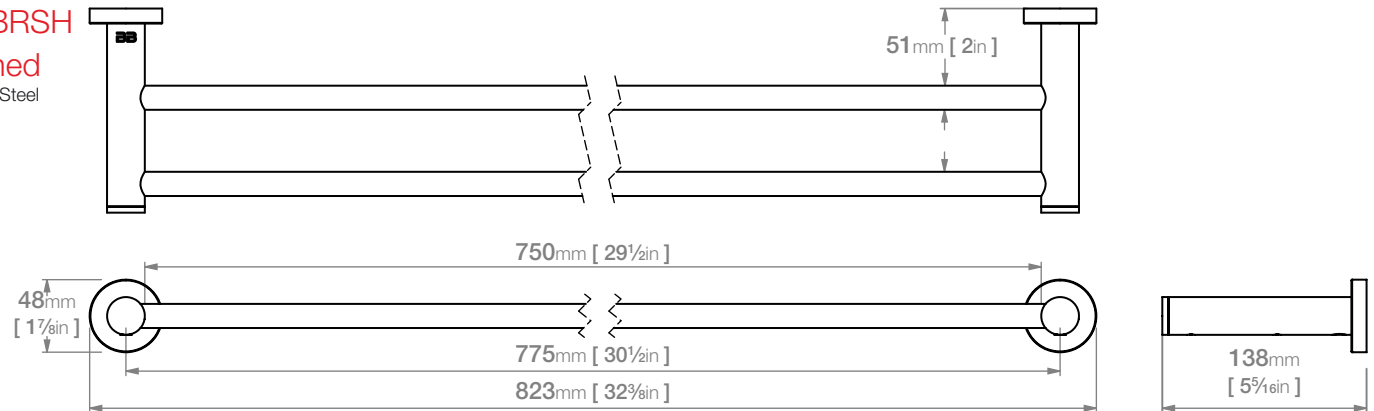

4685 DOUBLE TOWEL RAIL 800mm / 32"

4600 Series Premium Collection

Wall Fixings Supplied:
Masonry

Original UX Fischer® supplied,
phased in from June 2015.

Code: 4685POLS
Finish: Polished
GRADE 304 Stainless Steel

Code: 4685BRSH
Finish: Brushed
GRADE 304 Stainless Steel

Dimensions given are in **mm** and [**inches**].
Bathroom Butler® reserves the right to alter and/or remove
designs from time to time without prior notice.
This drawing is to be used for reference purposes only. E &O.E.